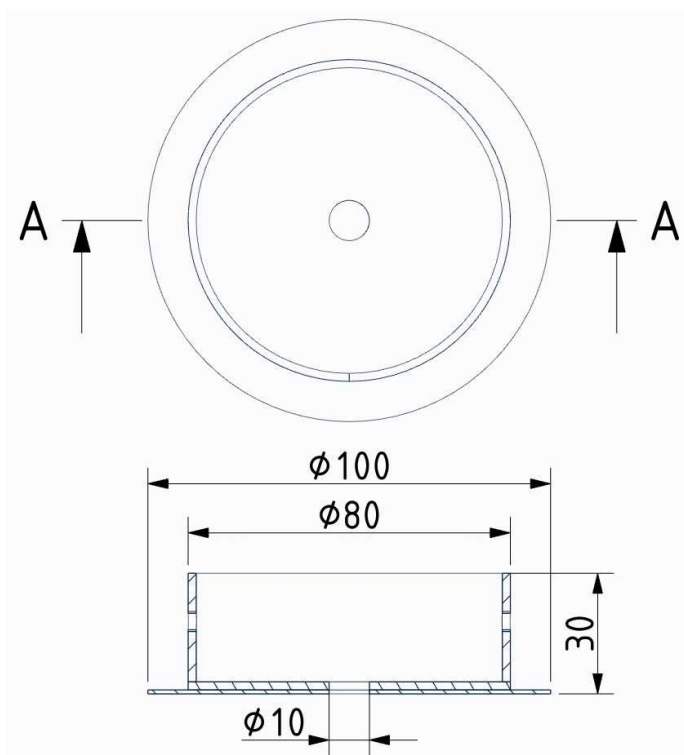

DATASHEET

RECOMENDED CANOPY

Download

CEILING CANOPY

Dimensions O x w [mm]	100 x 30 mm
Weight [kg]	0,25 kg
Material	metal

Drawing

Canopy bracket